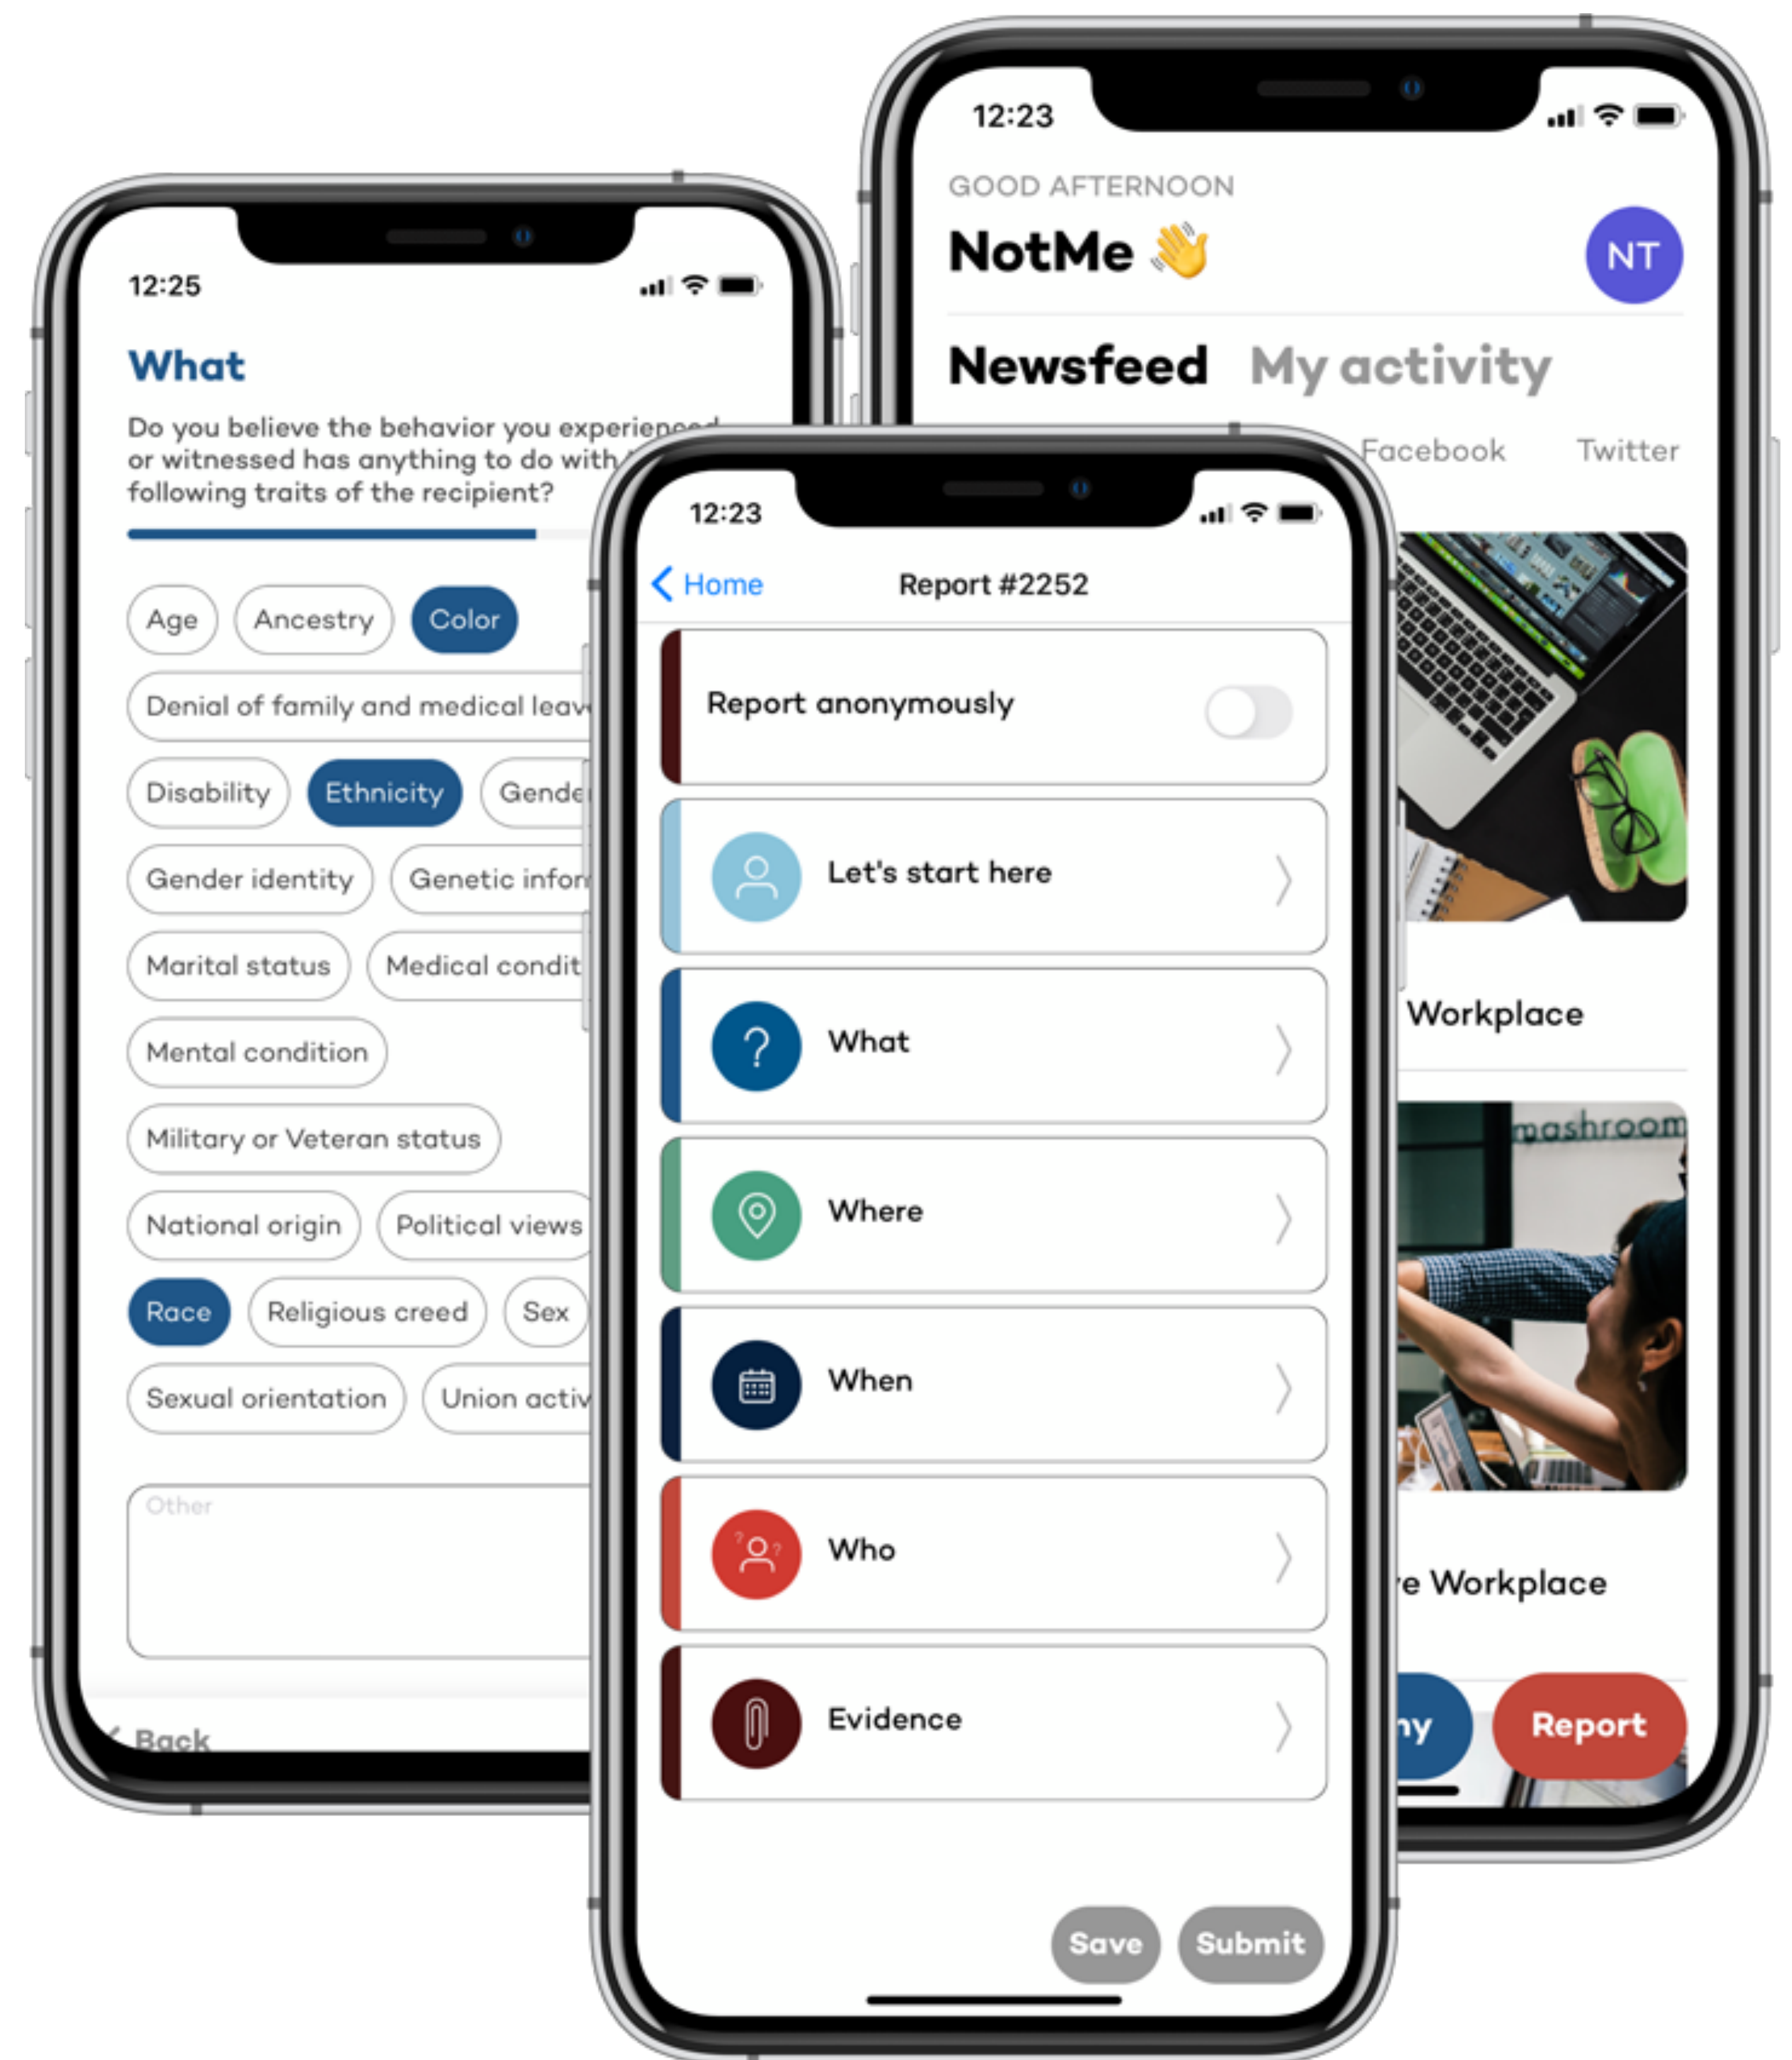

# #NotMe

## Make It Safe

Download or use the #NotMe WebApp to speak up and report any misconduct related issues

### Setup Your Account in 3 Easy Steps

**Download**

Scan for the app

**Log In**

Create your account and log in

**Speak Up**

Link Organization With:  
**PIN** **QR**

**LOCAL802NOTME**